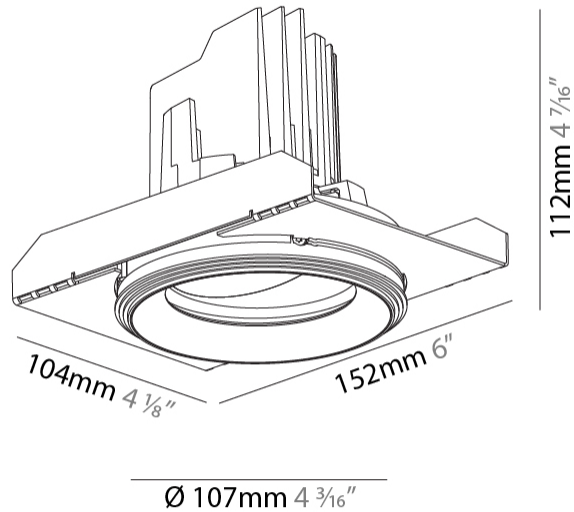

#### PHYSICAL

Shape: Round  
 Diameter (mm): 107  
 Diameter (in): 4 3/16  
 Height (mm): 112  
 Height (in): 4 7/16  
 Ceiling Thickness (mm): 10 / 12.5 / 15 / 25  
 Ceiling Thickness (in): 3/8 or 1/2 or 9/16 or 1  
 Min. Recessing Depth (mm): 130  
 Min. Recessing Depth (in): 5 1/8  
 Light Distribution: Adjustable / Downlight  
 Weight (kg): 0.583  
 Weight (lbs): 1.28  
 Fixture Finish: SSR / BKV / CWI / CRY / HAB / UFT / ITA / RUA / FTG / MYG / LOD / PUS / FRO / FUP / KIA / POP / BLS / SPG / MEY / GOH / GUM / CHC / COM / ABZ / JAG / OBR / MOS / ROR  
 Fixture Material: Aluminum Die Cast  
 Cut-out Measurements: Ø111mm/4 3/8"  
 Upon Request: Unique Ceiling Thickness

#### OPTICAL

Reflector: 20 / 40 / 60  
 Adjustability: Rotational 355°; Tilt 30°  
 Upon Request: Special Beam Angles

#### RATINGS AND CERTIFICATIONS

Certified By: Certified for North American Standards  
 IP rating: IP20

111mm 4 3/8"    130mm 5 1/8"    10 | 12 1/2 | 15 | 25mm ± 30°    355°

A

### PHYSICAL

Shape: Round  
 Diameter (mm): 107  
 Diameter (in): 4 3/16  
 Height (mm): 112  
 Height (in): 4 7/16  
 Min. Recessing Depth (mm): 130  
 Min. Recessing Depth (in): 5 1/8  
 Light Distribution: Adjustable / Downlight  
 Weight (kg): 0.46  
 Weight (lbs): 1.01  
 Fixture Finish: [SSR / BKV / CWI / CRY / HAB / UFT / ITA / RUA / FTG / MYG / LOD / PUS / FRO / FUP / KIA / POP / BLS / SPG / MEY / GOH / GUM / CHC / COM / ABZ / JAG / OBR / MOS / ROR](#)  
 Fixture Material: Aluminum Die Cast  
 Cut-out Measurements: 98mm / 3 7/8"