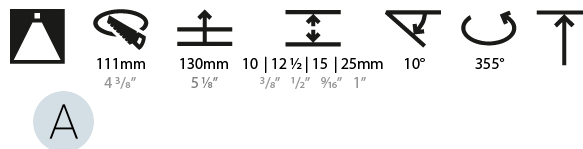

PHYSICAL

Shape: Round
Diameter (mm): 107
Diameter (in): 4 3/16
Height (mm): 112
Height (in): 4 7/16
Ceiling Thickness (mm): 10 / 12.5 / 15 / 25
Ceiling Thickness (in): 3/8 or 1/2 or 9/16 or 1
Min. Recessing Depth (mm): 130
Min. Recessing Depth (in): 5 1/8
Light Distribution: Adjustable / Downlight
Weight (kg): 0.609
Weight (lbs): 1.34
Fixture Finish: SSR / BKV / CWI / CRY / HAB / UFT / ITA / RUA / FTG / MYG / LOD / PUS / FRO / FUP / KIA / POP / BLS / SPG / MEY / GOH / GUM / CHC / COM / ABZ / JAG / OBR / MOS / ROR
Fixture Material: Aluminum Die Cast
Cut-out Measurements: Ø 111mm / 4 3/8"
Upon Request: Unique Ceiling Thickness

ELECTRICAL

Lamp Type: LED (Zhaga Standard)
Input Wattage (W): 16.5
Total Output Wattage (W): 14.7
Dimming: Dali Dimming
Driver Included: No
Driver Location: Recessed Housing
Driver Type: Constant Current - 120Vac
Driver Class: Class 2
Housing: See Components
Input Voltage (V): 120
Constant Current (MA): 350

LED

Number of LEDs: 1
Max. Delivered Lumen (lm): 770
Nominal Lumen (lm): 1140
CRI: >90 CRI
Lamp Life (hrs): 50000
Upon Request: RGB-W Tunable White Special Color Temperature Special LED

OPTICAL

Reflector: 20 / 40 / 60
Adjustability: Rotational 355°; Tilt 10°
Upon Request: Special Beam Angles

RATINGS AND CERTIFICATIONS

Certified By: Certified for North American Standards
IP rating: IP20